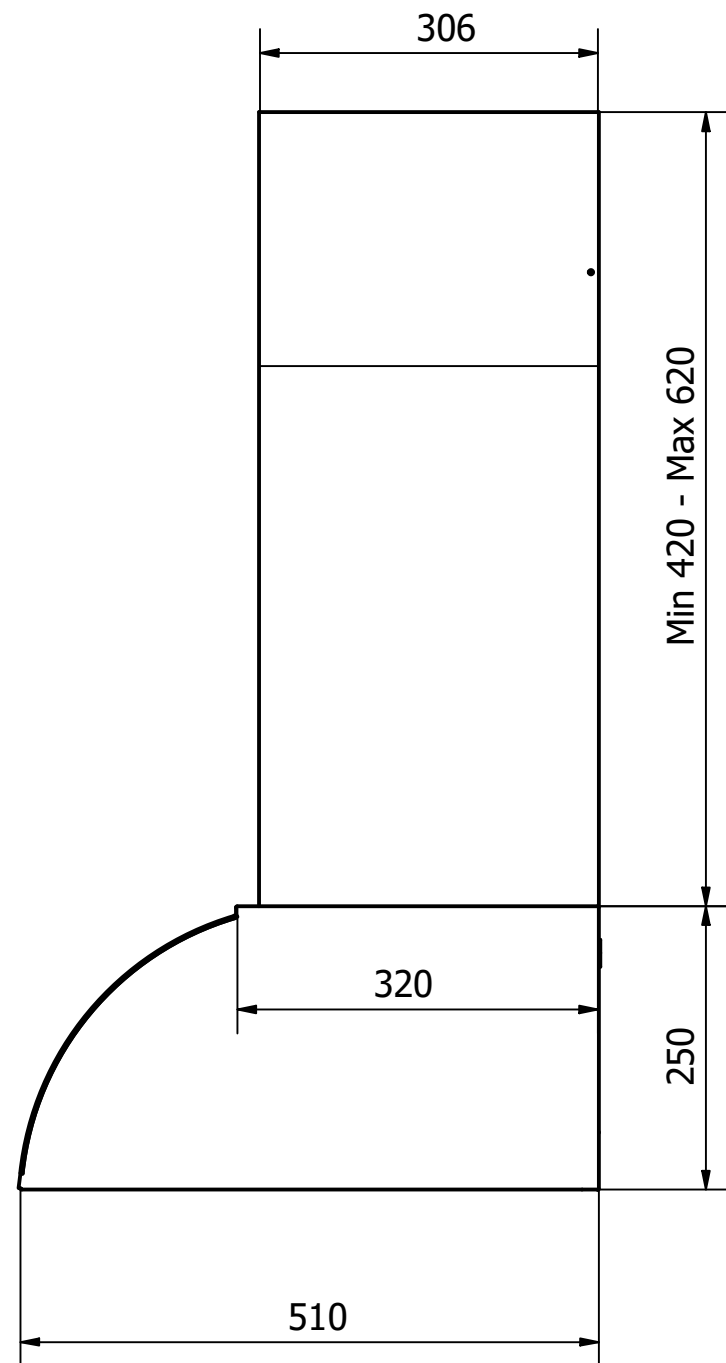

RørosHetta Cetus (2080, 2081, 2082, 2083)

Edition	Date	Design	
1.0	14.05.2018	Even Hoff	