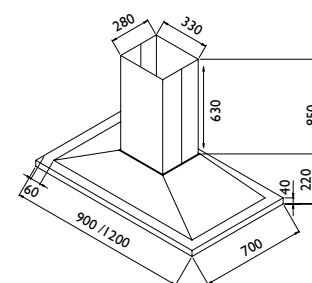

Best.nr.			Pris
3200	90 cm, oppgi ventilasjonstype	børstet stål	18 250
3210	90 cm, oppgi ventilasjonstype	farge	18 250
3300	120 cm, oppgi ventilasjonstype	børstet stål	20 950
3310	120 cm, oppgi ventilasjonstype	farge	20 405
9260	installasjonspakke 125 mm		400
9261	installasjonspakke 150 mm		470
9258	kullfilter		340
8008	komfyrvakt, trådløs helintegrert		8 550
8050	fjernkontroll		860
9243	spesialkanal etter mål - inntil 1 m lengde		1 950
9244	spesialkanal etter mål - inntil 1,8 m lengde		3 550
9246	pristillegg skråningsring av kanal		1 770