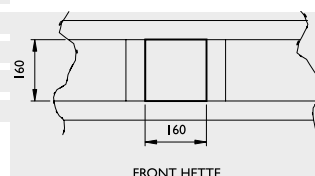

TEKNISK INFORMASJON

Navn	Ventilasjon	Energiklasse	Kapasitet m³/t	Lydnivå dBA	Belysning	Dimensjon uttak
HERA	Alle	A	190/360/460/570/750	43/56/61/65/71	2 x LED	125/150
LETO	NESBF	C	110/165/220/380/610	35/44/51/61/72	4 x LED	125/150
LUNA	Alle	A	190/360/460/570/750	43/56/61/65/71	2 x LED	125/150
MANTICA	Alle	A	190/360/460/570/750	43/56/61/65/71	2 x LED	125/150
METIS	Alle	C	181/240/316/398/529	46/50/55/59/65	4 x LED	125/150
SIGMA	Alle	B	300/480/640/700	54/64/69/71	4 x LED	125/150
TRIO	Alle	C	192/251/333/425/577	48/50/56/62/70	2 x LED	125/150

For fritthengende hetter: Spikerslag etter tekniske tegninger for hetten. Eventuelt kan 18 mm hel finérplate legges over himlingen.