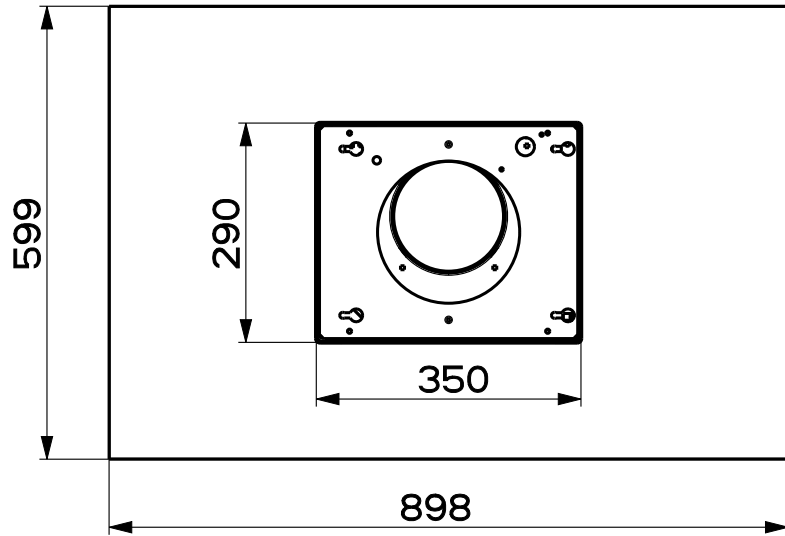

Created by Solutions	
Denomination DIMENSIONAL DRAWING H60	
Lang EN	Sheet 1/2
Modif.by Solutions	
Approved by	
Approval date	
Doc. status	
Drawing N. A64_904	Rev 01

DRAFT 01-AGU-2019 12:43

Created by Solutions	
Denomination DIMENSIONAL DRAWING H60	
Lang EN	Sheet 2/2
Modif.by Solutions	
Approved by	
Approval date	
Doc. status	
Drawing N. A64_904	Rev 01