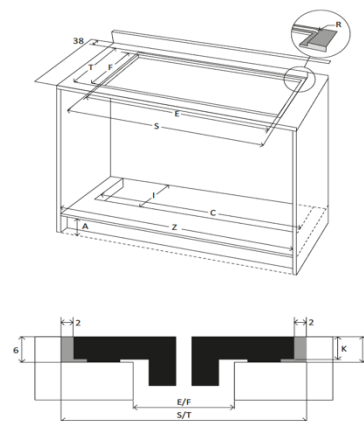

Panorama

Exclusive integrated counter extractor hood and cooktop, for normal extraction and recirculation. Ventilator is raised from the cooktop at the back. 3 heights of the extractor hood tower. (10,20,30 cm) / High air speed / Easy to clean in dishwasher / High-quality induction cooker / White sliders / The kitchen hood is not visible when the unit is not being used / Automatic bridge function / Grill function / three heat-retaining levels.

Teknisk data	
Item No:	5913
Width:	88 cm.
Lighting:	No lighting
Colour:	All black glass plate
Ventilation:	N, R,
Mounting point	Floor and countertop
Integrated stove guard is possible:	No
Energy class:	B
Extraction rate: (with normal extraction)	200 – 695 m³/t (8 trinn) (EN61691)
Sound level: (with normal extraction)	37 – 65 dBA (EN60704-3)
Diameter of air outlet:	222 x 88 mm

PANORAMA
UTSKJÆRINGSMÅL

	A	Z	E	F	S	T	C	I	K	R	P
mm	min. 100	min. 860	860	500	884	524	830	300	4	8	6