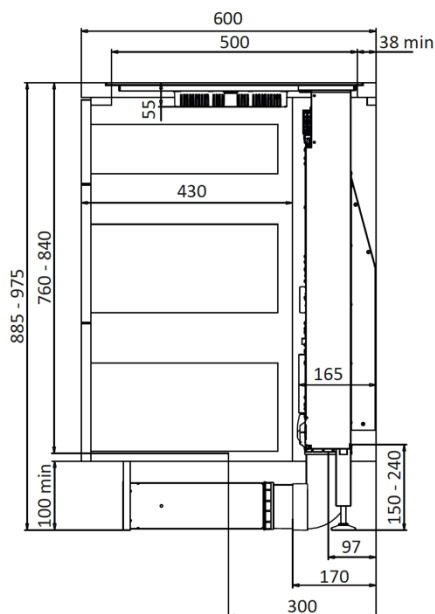

Panorama

Exclusive integrated counter extractor hood and cooktop, for normal extraction and recirculation. Ventilator is raised from the cooktop at the back. 3 heights of the extractor hood tower. (10,20,30 cm) / High air speed / Easy to clean in dishwasher / High-quality induction cooker / White sliders / The kitchen hood is not visible when the unit is not being used / Automatic bridge function / Grill function / three heat-retaining levels.

Teknisk data	
Item No:	5913
Width:	88 cm.
Lighting:	No lighting
Colour:	All black glass plate
Ventilation:	N, R,
Mounting point	Floor and countertop
Integrated stove guard is possible:	No
Energy class:	B
Extraction rate: (with normal extraction)	200 – 695 m ³ /t (8 trinn) (EN61691)
Sound level: (with normal extraction)	37 – 65 dBA (EN60704-3)
Diameter of air outlet:	222 x 88 mm

PANORAMA
UTSKJÆRINGSMÅL

	A	Z	E	F	S	T	C	I	K	R	P
mm	min. 100	min. 860	860	500	884	524	830	300	4	8	6