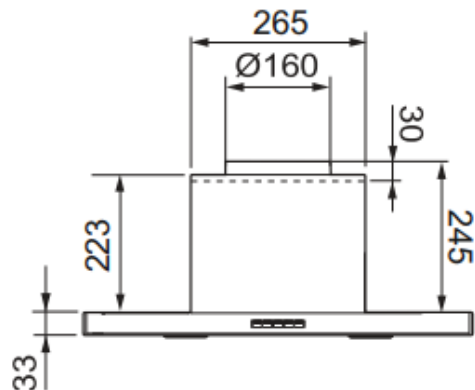

600

Slimline extractor hood for normal ventilation and recirculation. Can be mounted between or under wall cabinets.

Technical data	
Item No:	7900, 7901, 7914, 7915
Width:	60 / 80 cm
Height:	3,3 cm visible in front
Grease absorption:	75% v/165m ³ /h
Lighting:	2 x LED
Colour:	Stainless steel
Ventilation:	Normal ventilation and Recirkulation
Mounting point	On the sides of the wall cabinett
Energy clas	A
Capacity	231/324/448/780
Noise level	45/54/64/74
Integrated stove guard is possible:	Yes on art. nr. 7914 and 7915

	A	B
60 cm	598	299
80 cm	798	399