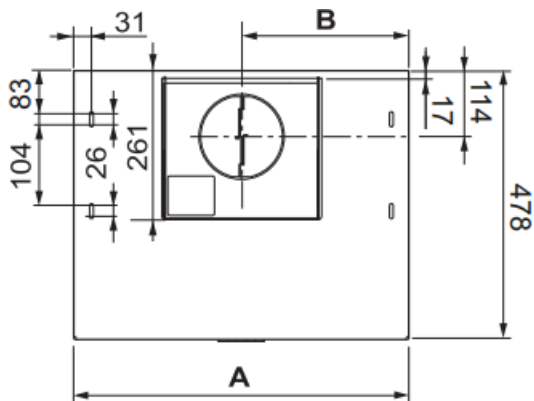

600

Slimline extractor hood for normal ventilation and recirculation. Can be mounted between or under wall cabinets.

Technical data	
Item No:	7900, 7901, 7914, 7915
Width:	60 / 80 cm
Height:	3,3 cm visible in front
Grease absorption:	75% v/165m ³ /h
Lighting:	2 x LED
Colour:	Stainless steel
Ventilation:	Normal ventilation and Recirkulation
Mounting point	On the sides of the wall cabinett
Energy clas	A
Capacity	231/324/448/780
Noise level	45/54/64/74
Integrated stove guard is possible:	Yes on art. nr. 7914 and 7915

	A	B
60 cm	598	299
80 cm	798	399