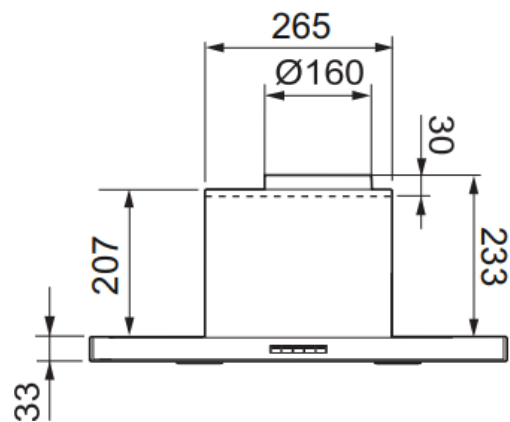

602

Slimline extractor hood for external engine, central ventilation, balanced ventilation and common exhaust. Can be mounted between or under wall cabinets.

Technical data	
Item No:	7902, 7903, 7904, 7905, 7908, 7909, 7911, 7912
Width:	60 / 80 cm
Height:	3,3 cm visible in front
Grease absorption:	75% v/165m ³ /h
Lighting:	2 x LED
Colour:	Stainless steel
Ventilation:	External engine, Central ventilation, Balanced ventilation and Common exhaust
Mounting point	On the sides of the wall cabinet
Integrated stove guard is possible:	Yes, on art. nr. 7908, 7909, 7911, 7912

	A	B
60 cm	598	280
80 cm	798	380