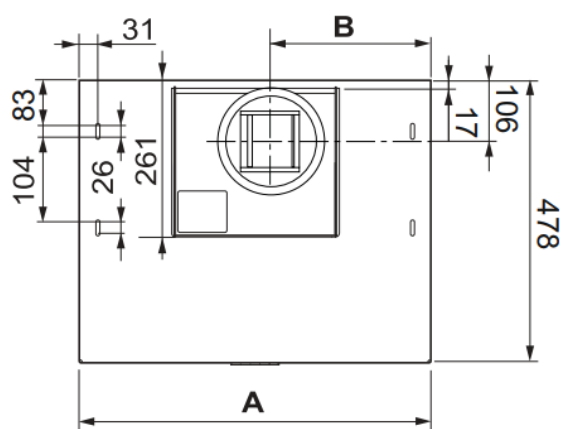

602

Slimline extractor hood for external engine, central ventilation, balanced ventilation and common exhaust. Can be mounted between or under wall cabinets.

Technical data	
Item No:	7902, 7903, 7904, 7905, 7908, 7909, 7911, 7912
Width:	60 / 80 cm
Height:	3,3 cm visible in front
Grease absorption:	75% v/165m ³ /h
Lighting:	2 x LED
Colour:	Stainless steel
Ventilation:	External engine, Central ventilation, Balanced ventilation and Common exhaust
Mounting point	On the sides of the wall cabinet
Integrated stove guard is possible:	Yes, on art. nr. 7908, 7909, 7911, 7912

	A	B
60 cm	598	280
80 cm	798	380