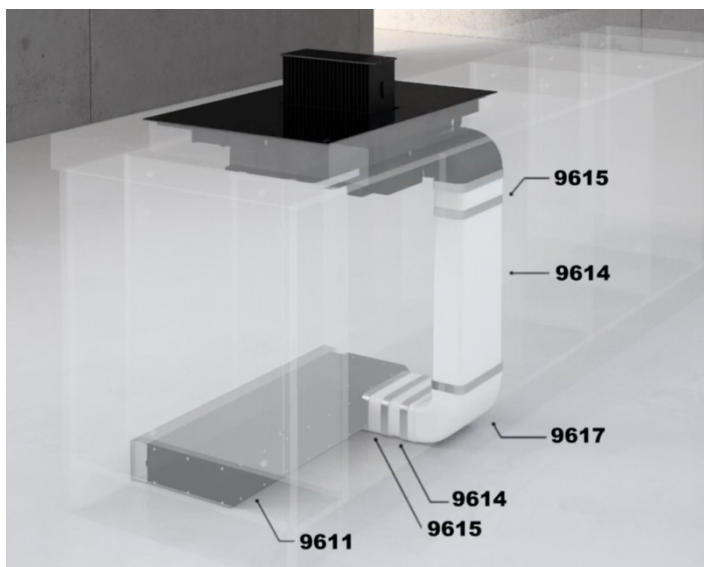

RØROS® HETTA

One Go

Exclusive integrated counter extractor hood and cooktop, for normal extraction and recirculation. Extractor hood is raised 11 cm up from the cooktop. / High air speed / Easy to clean in dishwasher / High-quality induction cooker / Red sliders / The kitchen hood will not be visible when the unit is not being used.

Technical data	
Width:	5930
Height:	78 cm
Grease absorption:	19,2 cm, 19,6 cm
Lighting: (with normal extraction)	No lighting
Colour:	All black glass plate
Ventilation:	Normalventilation and Recirculation
Mounting point	
Integrated stove guard is possible:	No
Energy class:	B
Extraction rate: (with normal extraction)	224 - 563 m ³ /t (13 trinn) (EN61591)
Sound level: (with normal extraction)	51 - 70 dBA (EN60704-2-13)
Diameter of air outlet:	222 x 88 mm