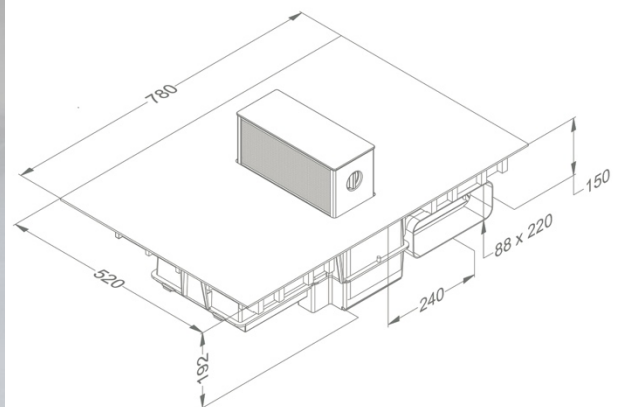

RØROS® HETTA

One Go

Exclusive integrated counter extractor hood and cooktop, for normal extraction and recirculation. Extractor hood is raised 11 cm up from the cooktop. / High air speed / Easy to clean in dishwasher / High-quality induction cooker / Red sliders / The kitchen hood will not be visible when the unit is not being used.

Technical data	
Width:	5930
Height:	78 cm
Grease absorption:	19,2 cm, 19,6 cm
Lighting: (with normal extraction)	No lighting
Colour:	All black glass plate
Ventilation:	Normalventilation and Recirculation
Mounting point	
Integrated stove guard is possible:	No
Energy class:	B
Extraction rate: (with normal extraction)	224 - 563 m ³ /t (13 trinn) (EN61591)
Sound level: (with normal extraction)	51 - 70 dBA (EN60704-2-13)
Diameter of air outlet:	222 x 88 mm