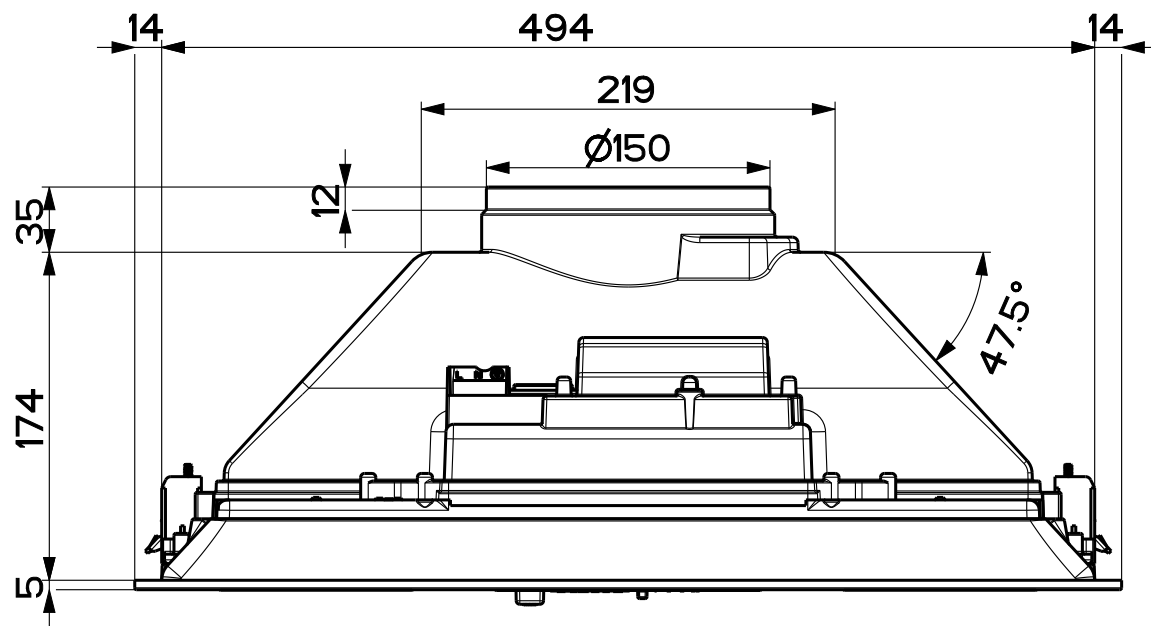

Created by Galassi, Raffaele	
Denomination MAIN ASSEMBLY 520 SCL PULS LAMP	
Lang EN	Sheet 1/2
Modif.by	
Approved by Palazzi, Walter	
Approval date 16-Jan-2020	
Doc. status Released	
Drawing N. 305047_710	Rev 01

Created by Galassi, Raffaele	
Denomination MAIN ASSEMBLY 520 SCL PULS LAMP	
Lang EN 	Sheet 2/2
Modif.by	
Approved by Palazzi, Walter	
Approval date 16-Jan-2020	
Doc. status Released	
Drawing N. 305047_710	Rev 01