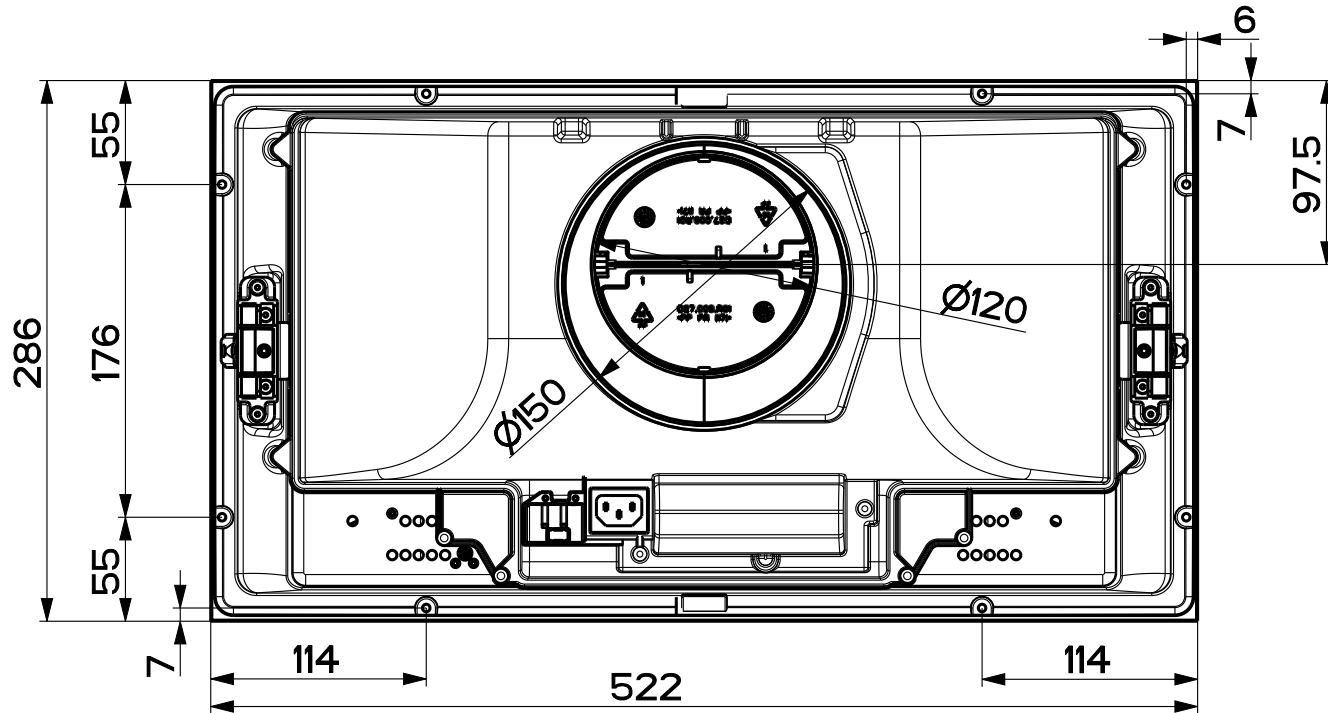

Created by Galassi, Raffaele	
Denomination MAIN ASSEMBLY 520 SCL PULS LAMP	
Lang EN	Sheet 1/2
Modif.by	
Approved by Palazzi, Walter	
Approval date 16-Jan-2020	
Doc. status Released	
Drawing N. 305047_710	Rev 01

Created by Galassi, Raffaele	
Denomination MAIN ASSEMBLY 520 SCL PULS LAMP	
Lang EN 	Sheet 2/2
Modif.by	
Approved by Palazzi, Walter	
Approval date 16-Jan-2020	
Doc. status Released	
Drawing N. 305047_710	Rev 01