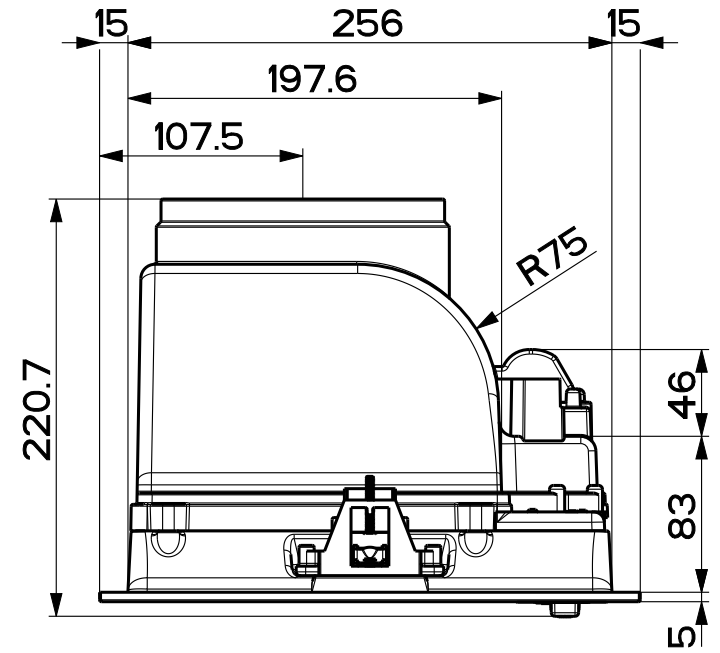

Created by Galassi, Raffaele	
Denomination MAIN ASSEMBLY 520 SCL PULS LAMP	
Lang EN	Sheet 1/2
Modif.by	
Approved by Palazzi, Walter	
Approval date 16-Jan-2020	
Doc. status Released	
Drawing N. 305047_710	Rev 01

Created by Galassi, Raffaele	
Denomination MAIN ASSEMBLY 520 SCL PULS LAMP	
Lang EN 	Sheet 2/2
Modif.by	
Approved by Palazzi, Walter	
Approval date 16-Jan-2020	
Doc. status Released	
Drawing N. 305047_710	Rev 01