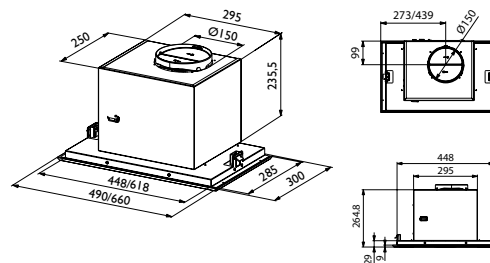

## PRODUCT INFO

**800 LED** is an attractive hood in stainless steel with LED lightning. The hood has an outlet for a control cable for a balanced ventilation system, and is supplied with a AUX-signal. The aperture dimensions are 452 x 293 mm for the 49 cm width or 622 x 293 mm for the 66 cm width.

## TECHNICAL INFORMATION

Energy class	A++
Extraction (m <sup>3</sup> /h)	190/360/460/570 (B 750)
Noise level (dBA)	43/56/61/65 (B 71)
Lighting	2 x LED
Outlet dimensions	120/150
Installation pack	125/160
AUX-signal	Yes

## DIMENSIONED DRAWINGS

Item no.	Product name	Width	Finish
7910	800 LED 49	49 cm	Stainless steel
7913	800 LED 66	66 cm	Stainless steel