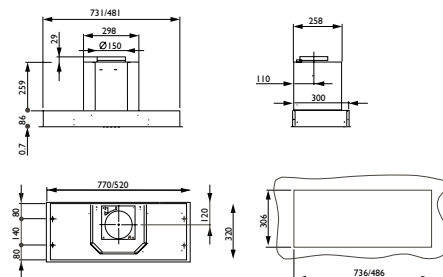

## TECHNICAL INFORMATION

Energy class	A
Extraction (m <sup>3</sup> /h)	294/410/565 (B 660)
Noise level (dBA)	50/59/65 (B 69)
Lighting	2 x LED rails
Outlet dimensions	120/150
Installation pack	125/160
AUX-signal	No

## DIMENSIONED DRAWINGS

Item no.	Product name	Width	Finish
7925	Aria 60	52 cm	Steel
7927	Aria 60	52 cm	White
7926	Aria 80	77 cm	Steel
7928	Aria 80	77 cm	White