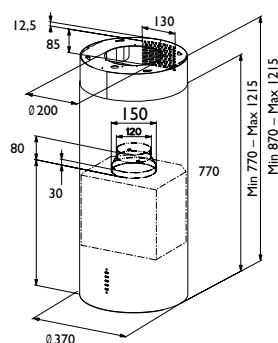

Cilindro

PRODUCT PHOTO

DIMENSIONED DRAWING

TECHNICAL INFORMATION

Energy class	C
Extraction (m ³ /h)	335/500/575 (B 650)
Noise level (dBA)	50/60/63 (B 66)
Lighting	2 x LED
Outlet dimensions	120/150
Installation pack	125/160
AUX-signal	No

Item no.	Product name	Width	Finish
5003	Cilindro 37	37 cm	Steel
5018	Cilindro 37	37 cm	White
5019	Cilindro 37	37 cm	Other colours

SEE MORE ONLINE:

Scan code with your mobile