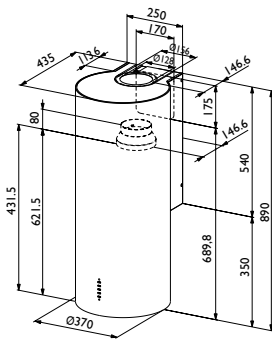

Cilindro

PRODUCT PHOTO

DIMENSIONED DRAWING

TECHNICAL INFORMATION

Energy class	C
Extraction (m ³ /h)	235/370/510/615
Noise level (dBA)	48/57/64/68
Lighting	2 x LED
Outlet dimensions	120/150
Installation pack	125/160
Height of wall-attachment	475 and 865 from the bottom of the hood
AUX-signal	No

Item no.	Product name	Width	Finish
5004	Cilindro 37	37 cm	Steel
5017	Cilindro 37	37 cm	White
5024	Cilindro 37	37 cm	Other colours

SEE MORE ONLINE:

Scan code with your mobile