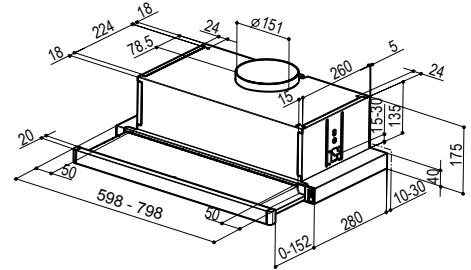

## TECHNICAL INFORMATION

Energy class	D
Extraction (m <sup>3</sup> /h)	220/320/420
Noise level (dBA)	57/66/69
Lighting	2 x 3 W LED
Outlet dimensions	120/150
Installation pack	125/160
AUX-signal	No

**TYPES OF VENTILATION** Duct out and Recirculation

## DIMENSIONED DRAWINGS

Item no.	Product name	Width	Finish
8025	Crystall 1140	59.8 cm	Steel
8047	Crystall 1140	79.8 cm	Steel