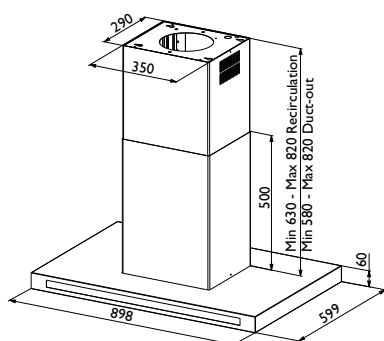

Flora

PRODUCT PHOTO

DIMENSIONED DRAWING

TECHNICAL INFORMATION

Energy class	A+
Extraction (m ³ /h)	300/420/580 (B 700)
Noise level (dBA)	52/59/66 (B 69)
Lighting	4 x LED
Outlet dimensions	120/150
Installation pack	125/160
AUX-signal	No

Item no.	Product name	Width	Finish
5088	Flora Island 90	89.8 cm	Steel/Glass front

SEE MORE ONLINE:

Scan code with your mobile