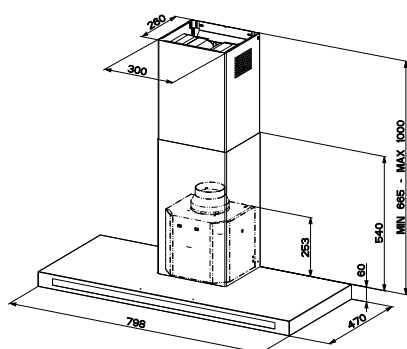

## DIMENSIONED DRAWING

## TECHNICAL INFORMATION

Energy class	A+
Extraction (m <sup>3</sup> /h)	300/420/580 (B 700)
Noise level (dBA)	52/59/66 (B 69)
Lighting	2 x LED
Outlet dimensions	125
Installation pack	125
Height of wall-attachment	313 mm from the bottom of the hood
AUX-signal	No

Item no.	Product name	Width	Finish
5087	Flora 80	79.8 cm	Steel/Black glass

SEE MORE ONLINE:

Scan code with your mobile