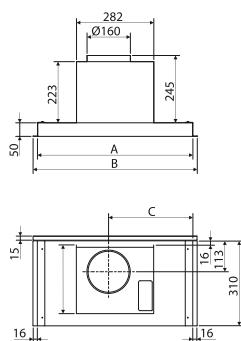

Fortuna

PRODUCT PHOTO

DIMENSIONED DRAWING

	A	B	C
60 cm	563	597	306
80 cm	763	797	406

TECHNICAL INFORMATION

Energy class	A
Extraction (m ³ /h)	128/294/459 (B 726)
Noise level (dBA)	45/56/66 (B 75)
Lighting	2 x LED
Outlet dimensions	120/150
Installation pack	125/160
AUX-signal	Yes

PRICE LIST

Item no.	Product name	Width	Finish
5852	Fortuna duct out	59.9 cm	Steel and glass
5856	Fortuna duct out SAFE (SG)	59.9 cm	Steel and glass
5854	Fortuna duct out	79.9 cm	Steel and glass
5858	Fortuna duct out SAFE (SG)	79.9 cm	Steel and glass