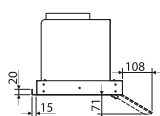

Fortuna

PRODUCT PHOTO

DIMENSIONED DRAWING

	A	B	C
60 cm	563	597	306
80 cm	763	797	406

TECHNICAL INFORMATION

Energy class	A
Extraction (m ³ /h)	128/294/459 (B 726)
Noise level (dBA)	45/56/66 (B 75)
Lighting	2 x LED
Outlet dimensions	120/150
Installation pack	125/160
AUX-signal	Yes

PRICE LIST

Item no.	Product name	Width	Finish
5852	Fortuna duct out	59.9 cm	Steel and glass
5856	Fortuna duct out SAFE (SG)	59.9 cm	Steel and glass
5854	Fortuna duct out	79.9 cm	Steel and glass
5858	Fortuna duct out SAFE (SG)	79.9 cm	Steel and glass