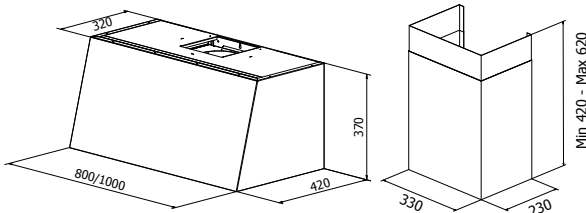

Grue 80/100

PRODUCT PHOTO

DIMENSIONED DRAWING

TECHNICAL INFORMATION

Energy class	A+
Extraction (m ³ /h)	191/222/289/435 (B 664)
Noise level (dBA)	34/38/44/53 (B 63)
Lighting	LED 2700-5000K
Outlet dimensions	120/150
Installation pack	125/160
Height of wall-attachment	10 mm from the top
AUX-signal	Yes

TYPES OF VENTILATION

Duct out	Yes
Recirculation	Yes

Grue 80/100 is a stylish and popular model in 80 or 100 cm widths and can be completed with a wooden trim to match the rest of the kitchen as optional extra. It can also be made to measure and in any colour you wish. Although the hood comes without a chimney as standard, it could be added as optional extra.

Item no.	Product name	Width	Finish
202400	Grue SENSE Wall 80 x 37 without chimney	80 cm	Brushed steel/Colour
202410	Grue SENSE Wall 80 x 37 with chimney	80 cm	Brushed steel/Colour
202100	Grue SENSE Wall 100 x 37 without chimney	100 cm	Brushed steel/Colour
202110	Grue SENSE Wall 100 x 37 with chimney	100 cm	Brushed steel/Colour