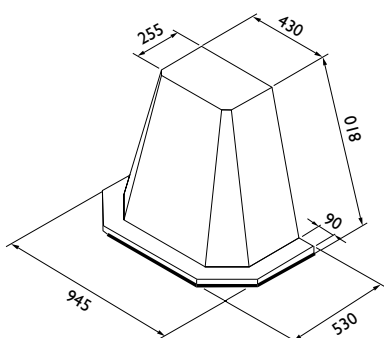

## DIMENSIONED DRAWING

## TECHNICAL INFORMATION

Energy class	A+
Extraction (m <sup>3</sup> /h)	191/222/289/435 (B 664)
Noise level (dBA)	34/38/44/53 (B 63)
Lighting	LED 2700-5000K
Outlet dimensions	120/150
Installation pack	125/160
Height of wall-attachment	10 mm from the top of the main unit
AUX-signal	Yes

Item no.	Product name	Width	Finish
106300	Harmoni SENSE Wall 95 x 81 with MDF mantel	94.5 cm	Brushed steel/Colour

Additional charge for matt or high-gloss finish, PVD copper, steel, black steel or brass, in brushed or high-gloss finish.