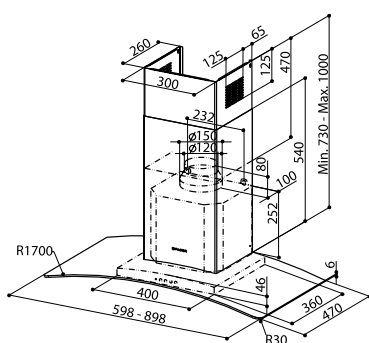

Helios

PRODUCT PHOTO

DIMENSIONED DRAWING

TECHNICAL INFORMATION

Energy class	A
Extraction (m ³ /h)	300/410/570/ (B 700)
Noise level (dBA)	53/60/68 (B 72)
Lighting	2 x LED
Outlet dimensions	120/150
Installation pack	125/160
Height of wall-attachment	250 mm from the bottom of the hood
AUX-signal	No

Item no.	Product name	Width	Finish
5090	Helios 60	59.8 cm	Steel/Glass
5091	Helios 60	59.8 cm	Black/Glass
5092	Helios 90	89.8 cm	Steel/Glass
5093	Helios 90	89.8 cm	Black/Glass

SEE MORE ONLINE:

Scan code with your mobile