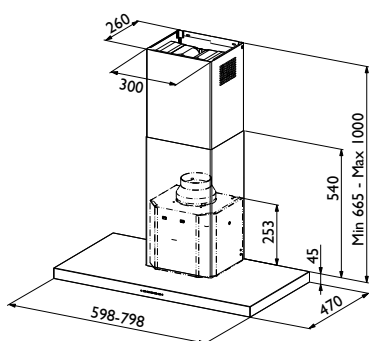

## DIMENSIONED DRAWING

## TECHNICAL INFORMATION

Energy class	B
Extraction (m <sup>3</sup> /h)	300/460/620 (B 700)
Noise level (dBA)	52/62/69 (B71)
Lighting	2 x LED
Outlet dimensions	120/150
Installation pack	125/160
Height of wall-attachment	320 mm from the bottom of the hood
AUX-signal	No