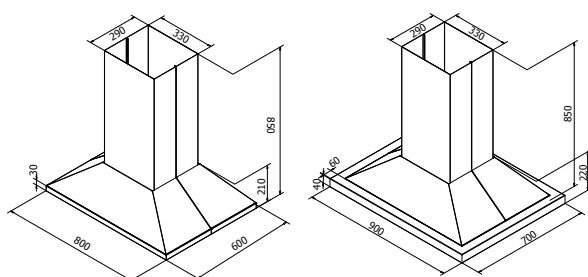

Pyramide

PRODUCT PHOTO

DIMENSIONED DRAWING

With wooden mantel

TECHNICAL INFORMATION

Energy class	A+
Extraction (m ³ /h)	191/222/289/435 (B 664)
Noise level (dBA)	34/38/44/53 (B 63)
Lighting	LED 2700-5000K
Outlet dimensions	120/150
Installation pack	125/160
AUX-signal	Yes

Item no.	Product name	Width	Finish
304200	Pyramide SENSE Island 80 x 21	80 cm	Brushed steel/Colour
321000	Rubin Island 90 x 22	90 cm	Brushed steel/Colour

Additional charge for matt colours, PVD copper, steel, black steel or brass in brushed finish.
The wooden strip can be lacquered in any colour of your choice.