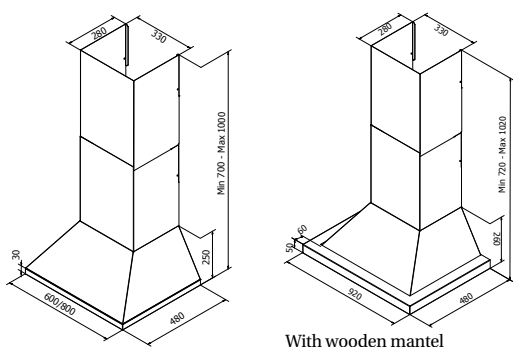

Pyramide

PRODUCT PHOTO

DIMENSIONED DRAWING

With wooden mantel

TECHNICAL INFORMATION

Energy class	A++/A+
Extraction (m ³ /h)	191/222/289/435 (B 664)
Noise level (dBA)	34/38/44/53 (B 63)
Lighting	LED 2700-5000K
Outlet dimensions	120/150
Installation pack	125/160
Height of wall-attachment	410 mm from bottom of the hood
AUX-signal	Yes

TYPES OF VENTILATION

Duct out	Yes
Recirculation	Yes

Pyramide is a classic model with excellent customisation opportunities. It is available in 60 and 80 cm widths as standard, or the Rubin model which has a 90 cm width and includes a wooden trim to match your kitchen units. The hood can be supplied in brushed steel, black steel, copper, brass or any colour of your choice.

Item no.	Product name	Width	Finish
132000	Pyramide SENSE Wall 60 x 25	60 cm	Brushed steel/Colour
182000	Pyramide SENSE Wall 80 x 25	80 cm	Brushed steel/Colour
320500	Rubin SENSE Wall 90 x 26	92 cm	Brushed steel/Colour