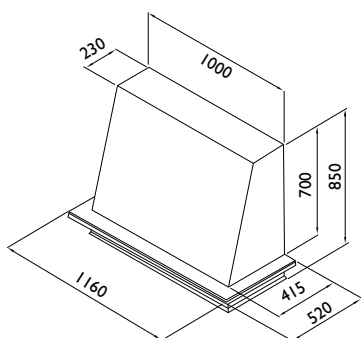

Royal

PRODUCT PHOTO

DIMENSIONED DRAWING

TECHNICAL INFORMATION

Energy class	A+
Extraction (m ³ /h)	191/222/289/435 (B 664)
Noise level (dBA)	34/38/44/53 (B 63)
Lighting	LED 2700-5000K
Outlet dimensions	120/150
Installation pack	125/160
Height of wall-attachment	See mounting instructions
AUX-signal	Yes

Item no.	Product name	Width	Finish
203600	Royal SENSE Wall 120 x 85 with MDF mantel	116 cm	Brushed steel/Colour
9260	Installation pack	125 mm	-
9261	Installation pack	160 mm	-
8521	Longlife charcoal filter	-	-
9304	PCU for Stove Guard functionality	-	-