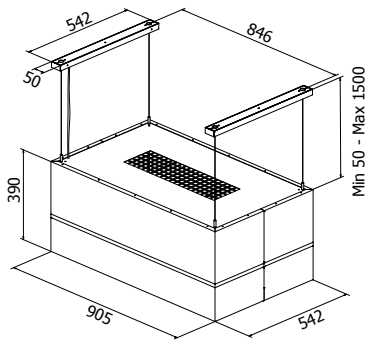

Stripe

PRODUCT PHOTO

DIMENSIONED DRAWING

TECHNICAL INFORMATION

Energy class	A+
Extraction (m ³ /h)	191/222/289/435 (B 664)
Noise level (dBA)	34/38/44/53 (B 63)
Lighting	4 x LED
Outlet dimensions	-
Installation pack	-
AUX-signal	Yes