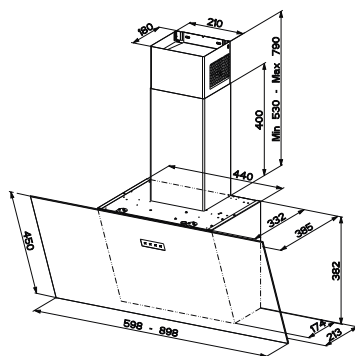

## DIMENSIONED DRAWING

## TECHNICAL INFORMATION

Energy class	B
Extraction (m <sup>3</sup> /h)	320/490/640
Noise level (dBA)	53/63/68
Lighting	2 x LED x 1 W
Outlet dimensions	120/150
Installation pack	125/160
Height of wall-attachment	382 mm from the bottom of the hood
AUX-signal	No

Item no.	Product name	Width	Finish
5114	Tellus 60	58,8 cm	Steel
5110	Tellus 60	59,8 cm	White
5112	Tellus 60	59,8 cm	Black
5115	Tellus 90	89,8 cm	Steel
5111	Tellus 90	89,8 cm	White
5113	Tellus 90	89,8 cm	Black