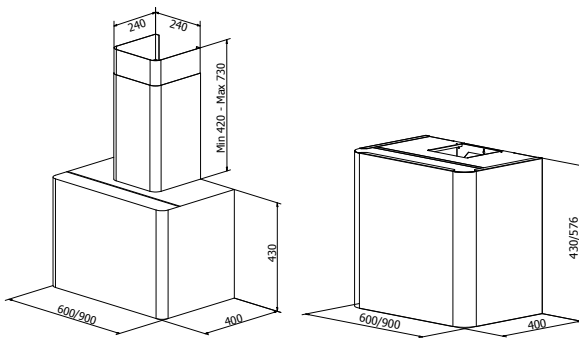

Titan

PRODUCT PHOTO

DIMENSIONED DRAWING

TECHNICAL INFORMATION

Energy class	A++/A+
Extraction (m ³ /h)	191/222/289/435 (B 664)
Noise level (dBA)	34/38/44/53 (B 63)
Lighting	LED 2700-5000K
Outlet dimensions	120/150
Installation pack	125/160
Height of wall-attachment	10 mm from the top of the main unit
AUX-signal	Yes

Duct out	Yes
Recirculation	Yes

Titan is a modern and stylish cooker hood offering many options. It is available in standard widths of 60 or 90 cm, with or without chimney. Titan is also available in custom heights and widths, and in all our metals and colours.

Item no.	Product name	Width	Finish
142000	Titan SENSE Wall 60 x 43 with chimney	60 cm	Brushed steel/Colour
142300	Titan SENSE Wall 60 x 57.6 without chimney	60 cm	Brushed steel/Colour
143000	Titan SENSE Wall 90 x 43 with chimney	90 cm	Brushed steel/Colour
142900	Titan SENSE Wall 90 x 57.6 without chimney	90 cm	Brushed steel/Colour