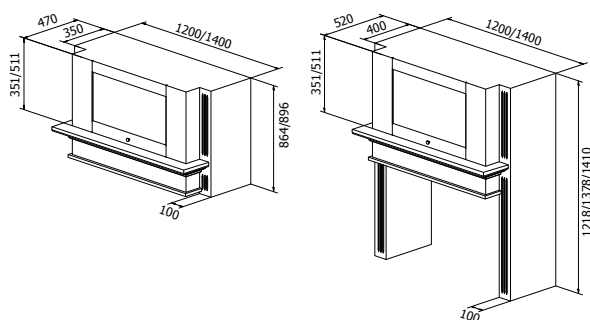

Tradisjon Exclusive

PRODUCT PHOTO

DIMENSIONED DRAWING

Between wall cabinets

Down to worktop

TECHNICAL INFORMATION

Energy class	A+
Extraction (m ³ /h)	191/222/289/435 (B 664)
Noise level (dBA)	34/38/44/53 (B 63)
Lighting	LED 2700-5000K
Outlet dimensions	120/150
Installation pack	125/160
Height of wall-attachment	See mounting instructions
AUX-signal	Yes