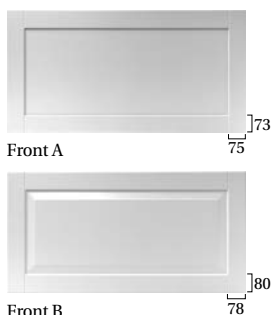

Tradisjon Exclusive

PRODUCT PHOTO

DIMENSIONED DRAWING

Between wall cabinets

Down to worktop

TECHNICAL INFORMATION

Energy class	A+
Extraction (m ³ /h)	191/222/289/435 (B 664)
Noise level (dBA)	34/38/44/53 (B 63)
Lighting	LED 2700-5000K
Outlet dimensions	120/150
Installation pack	125/160
Height of wall-attachment	See mounting instructions
AUX-signal	Yes