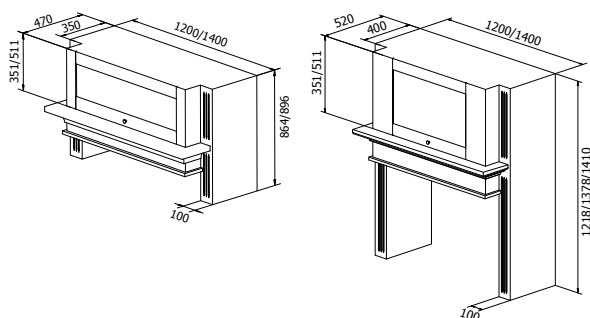

## DIMENSIONED DRAWING

Between wall cabinets

Down to worktop

## TECHNICAL INFORMATION

Energy class	A+
Extraction (m <sup>3</sup> /h)	191/222/289/435 (B 664)
Noise level (dBA)	34/38/44/53 (B 63)
Lighting	LED 2700-5000K
Outlet dimensions	120/150
Installation pack	125/160
Height of wall-attachment	See mounting instructions
AUX-signal	Yes