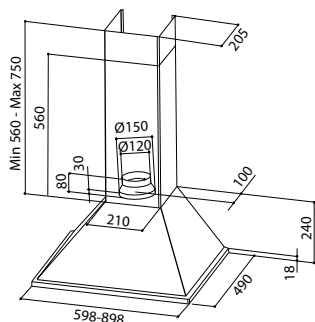

## DIMENSIONED DRAWING

## TECHNICAL INFORMATION

Energy class	B
Extraction (m <sup>3</sup> /h)	260/390/560
Noise level (dBA)	53/63/70
Lighting	2 x LED
Outlet dimensions	120/150
Installation pack	125/160
Height of wall-attachment	210 mm from the bottom of the hood
AUX-signal	No

Item no.	Product name	Width	Finish
5071	Vega 60	59.8 cm	Steel
5072	Vega 90	89.8 cm	Steel

SEE MORE ONLINE:

Scan code with your mobile