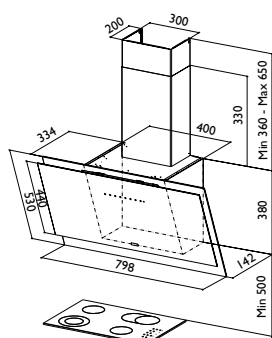

Vero

PRODUCT PHOTO

DIMENSIONED DRAWING

TECHNICAL INFORMATION

Energy class	A+
Extraction (m ³ /h)	220/380/530/620 (B 740)
Noise level (dBA)	44/57/64/68 (B 72)
Lighting	2 x LED
Outlet dimensions	120/150
Installation pack	125/160
Height of wall-attachment	382 mm from the bottom of the hood
AUX-signal	Yes

Item no.	Product name	Width	Finish
5032	Vero 80	79.8 cm	White glass
5033	Vero 80	79.8 cm	Black glass

For recirculation, the installation of the chimney is optional but a metal grid is advised as a safety precaution to cover the duct opening.