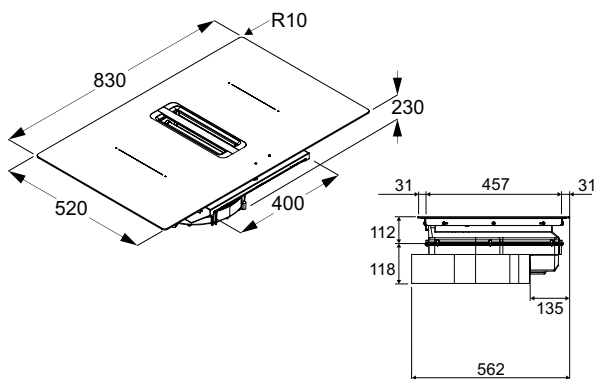

Elegant

PRODUCT PHOTO

DIMENSIONED DRAWING

TECHNICAL INFORMATION

Energy class	A++
Extraction m ³ /h	220-450 (B1 530, B2 620)
Noise level (dBA)	44-63 (B1 67, B2 69)
Outlet dimensions	220 x 90
Cooking zones	4x 2100-3000 W
Size cooking zones	19 x 21 cm
Nr of speeds	8 + 2 Boost
AUX-signal	No

Item no.	Product name	Width	Finish
210003	Elegant	83 cm	Black glass

SEE MORE ONLINE:

Scan code with your mobile