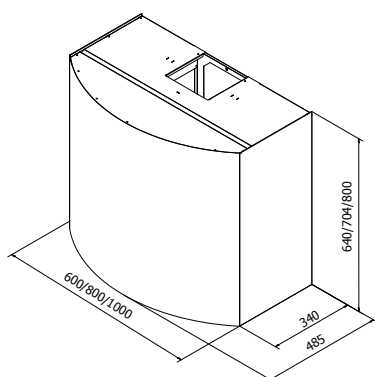

Orion

PRODUCT PHOTO

DIMENSIONED DRAWING

TECHNICAL INFORMATION

Energy class	A++/A+
Extraction (m ³ /h)	191/222/289/435 (B 664)
Noise level (dBA)	34/38/44/53 (B 63)
Lighting	LED 2700-5000K
Outlet dimensions	120/150
Installation pack	125/160
Height of wall-attachment	15 mm from the top
AUX-signal	Yes

Item no.	Product name	Width	Finish
135200	Orion SENSE Wall 60 x 64	60 cm	Brushed steel/Colour
135800	Orion SENSE Wall 60 x 70.4	60 cm	Brushed steel/Colour
135500	Orion SENSE Wall 60 x 80	60 cm	Brushed steel/Colour
136200	Orion SENSE Wall 80 x 64	80 cm	Brushed steel/Colour
136800	Orion SENSE Wall 80 x 70.4	80 cm	Brushed steel/Colour
136500	Orion SENSE Wall 80 x 80	80 cm	Brushed steel/Colour
134100	Orion SENSE Wall 100 x 64	100 cm	Brushed steel/Colour