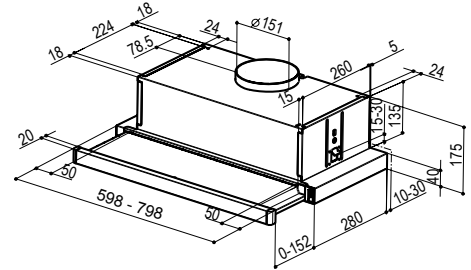

## TECHNICAL INFORMATION

Energy class	B
Extraction (m <sup>3</sup> /h)	170/260/340
Noise level (dBA)	54/62/67
Lighting	2 x 3 W LED
Outlet dimensions	120/150
Installation pack	125/160
AUX-signal	No

## DIMENSIONED DRAWINGS

Item no.	Product name	Width	Finish
8025	Crystall 1140	59.8 cm	Steel
8047	Crystall 1140	79.8 cm	Steel