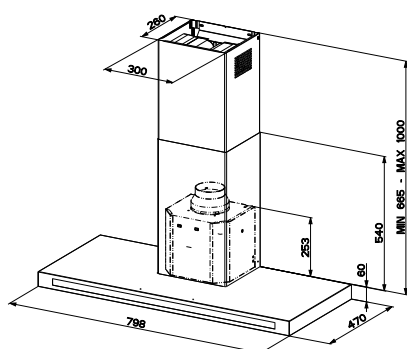

## DIMENSIONED DRAWING

## TECHNICAL INFORMATION

Energy class	A+
Extraction (m <sup>3</sup> /h)	280/420/600 (B 750)
Noise level (dBA)	50/57/65 (B 69)
Lighting	2 x LED
Outlet dimensions	125
Installation pack	125
Height of wall-attachment	313 mm from the bottom of the hood
AUX-signal	No

Item no.	Product name	Width	Finish
5087	Flora 80	79.8 cm	Steel/Black glass

SEE MORE ONLINE:

Scan code with your mobile