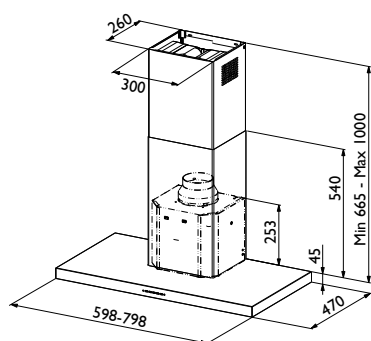

## DIMENSIONED DRAWING

## TECHNICAL INFORMATION

Energy class	B
Extraction (m <sup>3</sup> /h)	300/460/610 (B 720)
Noise level (dBA)	52/61/67 (B 70)
Lighting	2 x LED
Outlet dimensions	120/150
Installation pack	125/160
Height of wall-attachment	320 mm from the bottom of the hood
AUX-signal	No