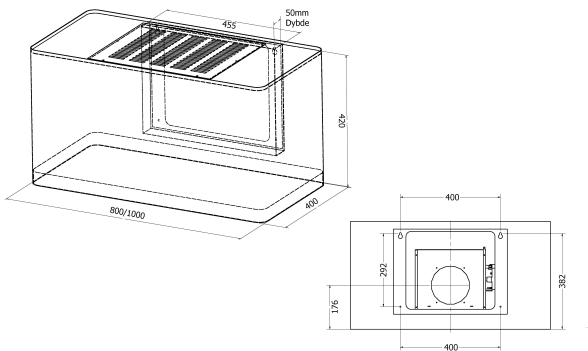

Trend

PRODUCT PHOTO

DIMENSIONED DRAWING

Mounting bracket seen from behind

TECHNICAL INFORMATION

Energy class	A+
Extraction (m ³ /h)	191/222/289/435 (B 664)
Noise level (dBA)	34/38/44/53 (B 63)
Lighting	LED 2700-5000K
Outlet dimensions	120/150
Installation pack	125/160
Height of wall-attachment	382 mm from the bottom of the hood
AUX-signal	Yes

Item no.	Product name	Width	Finish
205100	Trend SENSE Wall 80 x 42	80 cm	Brushed steel/Colour
205300	Trend SENSE Wall 100 x 42	100 cm	Brushed steel/Colour

Additional charge for matt or high-gloss finish, PVD copper, steel, black steel or brass, in brushed or high-gloss finish.