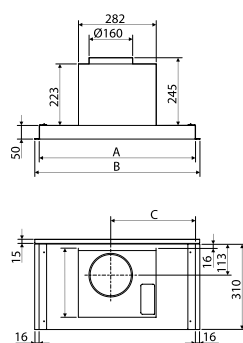

Fortuna

PRODUCT PHOTO

DIMENSIONED DRAWING

	A	B	C
60 cm	563	597	306
80 cm	763	797	406

Fortuna is the perfect combination of form and function. The glass panel can be folded out for better odour capture when in use, and hidden at other times. Fortuna is available in 60 or 80 cm widths, and it can be installed in a cabinet without a base. The glass section has an easy-to-use touch panel. Fortuna can be supplied with an integrated Stove Guard.

TECHNICAL INFORMATION

Energy class	A
Extraction (m ³ /h)	128/294/459 (B 726)
Noise level (dBA)	45/56/66 (B 75)
Lighting	2 x LED
Outlet dimensions	120/150
Installation pack	125/160
AUX-signal	Yes

AVAILABLE OPTIONS

Duct out	Yes
Recirculation	Yes

Item no.	Product name	Width	Finish
5852	Fortuna duct out	59.9 cm	Steel and glass
5856	Fortuna duct out SAFE (SG)	59.9 cm	Steel and glass
5854	Fortuna duct out	79.9 cm	Steel and glass
5858	Fortuna duct out SAFE (SG)	79.9 cm	Steel and glass