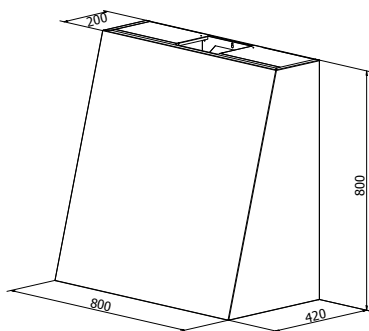

Grue high

PRODUCT PHOTO

DIMENSIONED DRAWING

TECHNICAL INFORMATION

Energy class	A+
Extraction (m ³ /h)	191/222/289/435 (B 664)
Noise level (dBA)	34/38/44/53 (B 63)
Lighting	LED 2700-5000K
Outlet dimensions	120/150
Installation pack	125/160
Height of wall-attachment	10 mm from the top
AUX-signal	Yes

Item no.	Product name	Width	Finish
204100	Grue SENSE Wall 80 x 80 without chimney	80 cm	Brushed steel/Colour

Additional charge for matt colours, high-gloss colours, PVD copper, steel, black steel or brass in brushed finish.