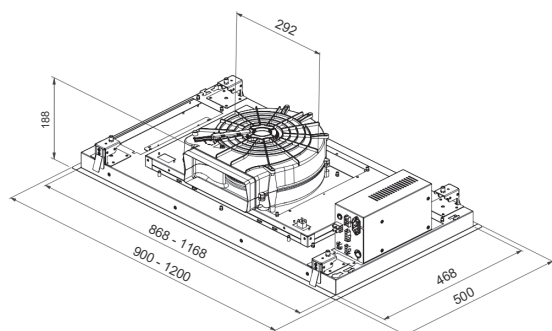

Moon

PRODUCT PHOTO

DIMENSIONED DRAWING

TECHNICAL INFORMATION

Energy class	A
Extraction (m ³ /h)	265/430/620 (B 770)
Noise level (dBA)	47/58/69 (B72)
Lighting	LED
Outlet dimensions	220 x 90
Installation pack	160 + Item no. 9618
AUX-signal	Yes

Item no.	Product name	Width	Finish
403827	Moon 90	90 cm	White

SEE MORE ONLINE:

Scan code with your mobile