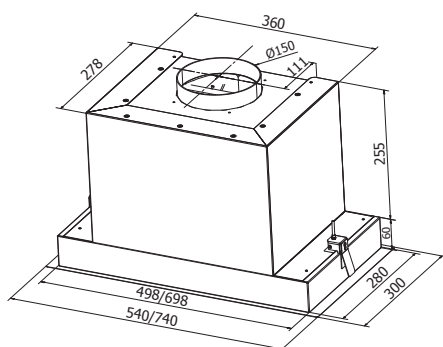

## DIMENSIONED DRAWING

## TECHNICAL INFORMATION

Energy class	A+
Extraction (m <sup>3</sup> /h)	180/286/390/483 (B 586)
Noise level (dBA)	37/46/53/59 (B 63)
Lighting	LED 2700-5000K
Outlet dimensions	125/150
Installation pack	125/160
AUX-signal	Yes

Item no.	Product name	Width	Finish
403837	Diskret Sense 60	54 cm	Brushed steel/Colour
403838	Diskret Sense 80	74 cm	Brushed steel/Colour

SEE MORE ONLINE:

Scan code with your mobile