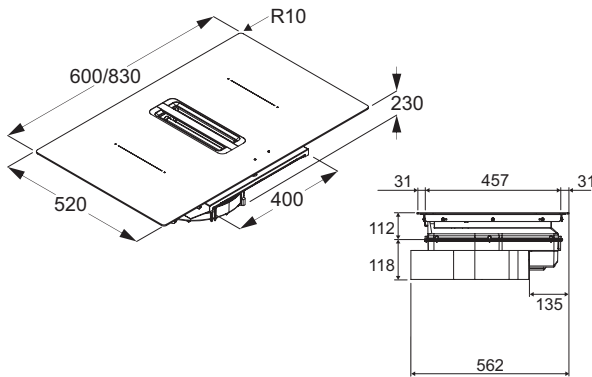

Elegant

PRODUCT PHOTO

DIMENSIONED DRAWING

TECHNICAL INFORMATION

Energy class	A++
Extraction m ³ /h	220-450 (B1 530, B2 620)
Noise level (dBa)	44-63 (B1 67, B2 69)
Outlet dimensions	220 x 90
Cooking zones	4x 2100-3000 W
Size cooking zones	19 x 21 cm
Nr of speeds	8 + 2 Boost
AUX-signal	No

Item no.	Product name	Width	Finish
210003	Elegant 83	83 cm	Black glass
403684	Elegant 60	60 cm	Black glass

SEE MORE ONLINE:

Scan code with your mobile