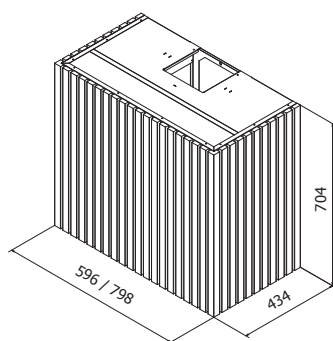

## DIMENSIONED DRAWING

## TECHNICAL INFORMATION

Energy class	A++/A+
Extraction (m <sup>3</sup> /h)	191/222/289/435 (B 664)
Noise level (dBA)	34/38/44/53 (B 63)
Lighting	LED 2700-5000K
Outlet dimensions	120/150
Installation pack	125/160
Height of wall-attachment	10 mm from the top
AUX-signal	Yes

Item no.	Product name	Width	Finish
501060	Groove SENSE Wall 59,6 x 70,4	59,6 cm	Oak veneer/Any colour
501080	Groove SENSE Wall 79,8 x 70,4	79,8 cm	Oak veneer/Any colour

SEE MORE ONLINE:

Scan code with your mobile