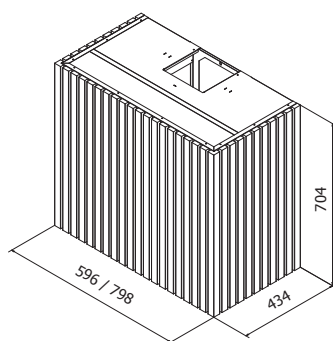

## DIMENSIONED DRAWING

## TECHNICAL INFORMATION

Energy class	A++/A+
Extraction (m <sup>3</sup> /h)	216/281/349/435 (B 654)
Noise level (dBA)	38/44/49/54 (B 64)
Lighting	LED 2700-5000K
Outlet dimensions	120/150
Installation pack	125/160
Height of wall-attachment	10 mm from the top
AUX-signal	Yes