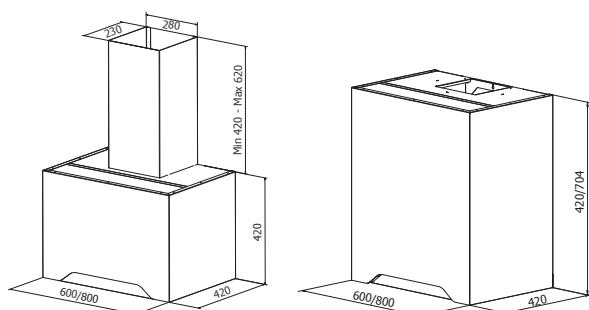

## DIMENSIONED DRAWING

## TECHNICAL INFORMATION

Energy class	A++/A+
Extraction (m <sup>3</sup> /h)	216/281/349/435 (B 654)
Noise level (dBA)	38/44/49/54 (B 64)
Lighting	LED 2700-5000K
Outlet dimensions	120/150
Installation pack	125/160
Height of wall-attachment	10 mm from the top of the main unit
AUX-signal	Yes