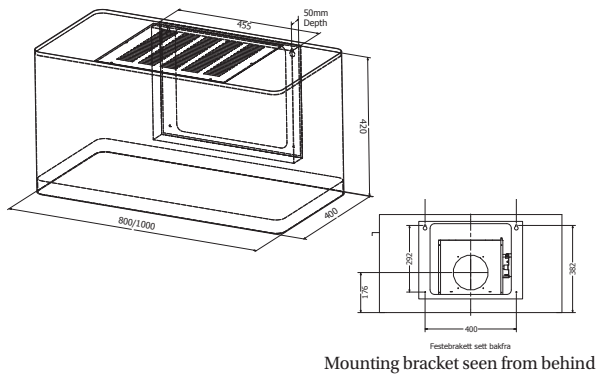

Trend

PRODUCT PHOTO

DIMENSIONED DRAWING

TECHNICAL INFORMATION

Energy class	A++/A+
Extraction (m ³ /h)	216/281/349/435 (B 654)
Noise level (dBA)	38/44/49/54 (B 64)
Lighting	LED 2700-5000K
Outlet dimensions	150
Installation pack	160
Height of wall-attachment	382 mm from the bottom of the hood
AUX-signal	Yes

Item no.	Product name	Width	Finish
205100	Trend SENSE Wall 80 x 42	80 cm	Brushed steel/Colour
205300	Trend SENSE Wall 100 x 42	100 cm	Brushed steel/Colour
9261	Installation pack	160 mm	-
8521	Long-life charcoal filter	-	-
403154	SENSE Pro Indoor climate monitoring	-	-
8176	PCU for Stove Guard functionality*	-	-