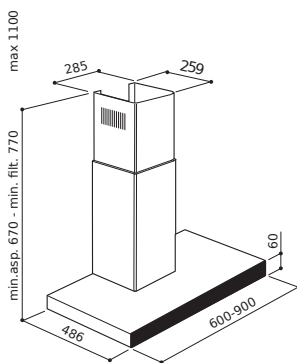

Callisto

PRODUCT PHOTO

DIMENSIONED DRAWING

TECHNICAL INFORMATION

Energy class	A
Extraction (m ³ /h)	286/564 (B 679)
Noise level (dBA)	48/63 (B 68)
Lighting	LED
Outlet dimensions	120/150
AUX-signal	No

AVAILABLE OPTIONS

The Callisto Black T-Shape Hood is the perfect blend of classic design and modern style. With its sleek black steel finish, this hood is sure to add a touch of sophistication to your kitchen. Available in 60 and 90 cm width. With its remote control included as standard, it's a great choice for those with disabilities who need an easier way to control their hood. The remote control provides the ultimate convenience, allowing you to adjust the speed and power of the hood with just a touch of a button.

Item no.	Product name	Width	Finish
41947702	Callisto 60	60 cm	Black steel
41947800	Callisto 90	90 cm	Black steel
4198002	Callisto charcoal filter	-	-