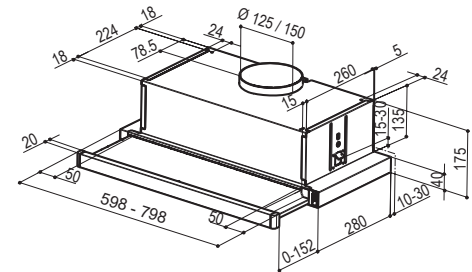

TECHNICAL INFORMATION

Energy class	B
Extraction (m ³ /h)	170/260/340
Noise level (dBA)	54/62/67
Lighting	2 x 3W LED
Outlet dimensions	120/150
Installation pack	125/160
AUX-signal	No

TYPES OF VENTILATION Duct out and Recirculation

PRODUCT PHOTO

DIMENSIONED DRAWINGS

Item no.	Product name	Width	Finish
8025	Crystall 1140	59.8 cm	Stainless steel
8047	Crystall 1140	79.8 cm	Stainless steel
9260	Installation pack	125 mm	-
9261	Installation pack	160 mm	-
403709	Charcoal filter for Crystall 1140, 60 cm	-	-
403709	Charcoal filter for Crystall 1140, 80 cm	-	-
403995	Additional Front-edge strip white 60	-	-
403998	Additional Front-edge strip white 80	-	-