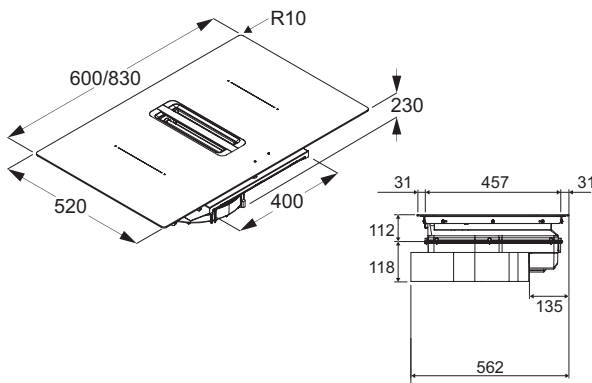

Elegant

PRODUCT PHOTO

DIMENSIONED DRAWING

TECHNICAL INFORMATION

Energy class	A++
Extraction m ³ /h	220-450 (B1 530, B2 620)
Noise level (dBa)	44-63 (B1 67, B2 69)
Outlet dimensions	220 x 90
Cooking zones	4x 2100-3000 W
Size cooking zones	19 x 21 cm
Nr. of speeds	8 + 2 Boost
AUX-signal	No

Item no.	Product name	Width	Finish
210003	Elegant 83	83 cm	Black glass
403682	Elegant 60	60 cm	Black glass
210008	Ducting kit Elegant	-	-
210009	Long-life charcoal filter	-	-

SEE MORE ONLINE:

Scan code with your mobile