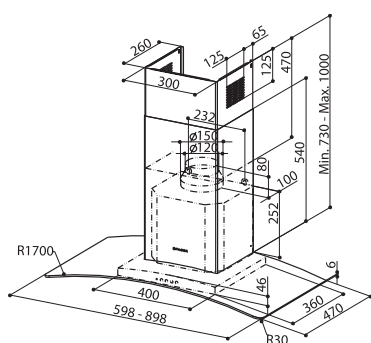

Helios

PRODUCT PHOTO

DIMENSIONED DRAWING

TECHNICAL INFORMATION

Energy class	A
Extraction (m ³ /h)	280/410/580 (B 730)
Noise level (dBA)	50/58/66 (B 71)
Lighting	2 x LED
Outlet dimensions	120/150
Installation pack	125/160
Height of wall-attachment	250 mm from the bottom of the hood
AUX-signal	No

Item no.	Product name	Width	Finish
5090	Helios 60	59.8 cm	Steel/Glass
5091	Helios 60	59.8 cm	Black/Glass
5092	Helios 90	89.8 cm	Steel/Glass
5093	Helios 90	89.8 cm	Black/Glass
9260	Installation pack	125 mm	-
9261	Installation pack	160 mm	-
9250	Charcoal filter	-	-
9206	Chimney extension*	-	Steel