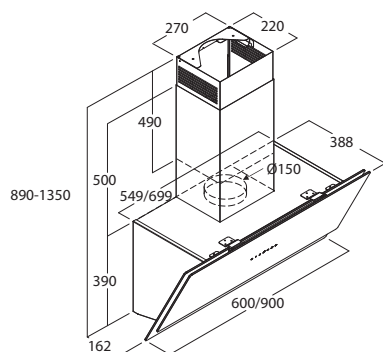

Leda

PRODUCT PHOTO

DIMENSIONED DRAWING

TECHNICAL INFORMATION

Energy class	A+
Extraction (m ³ /h)	330/440/580 (B 730)
Noise level (dBA)	52/57/62 (B 66)
Lighting	LED 1x7W
Outlet dimensions	120/150
Installation pack	125/160
Height of wall-attachment	320 mm from the bottom of the hood
AUX-signal	No

Item no.	Product name	Width	Finish
403318	Leda 60	60 cm	Black glass
210007	Leda 90	90 cm	Black glass
9260	Installation pack	125 mm	-
9261	Installation pack	160 mm	-
403261	Charcoal filter Leda	-	-
403269	Remote control	-	-